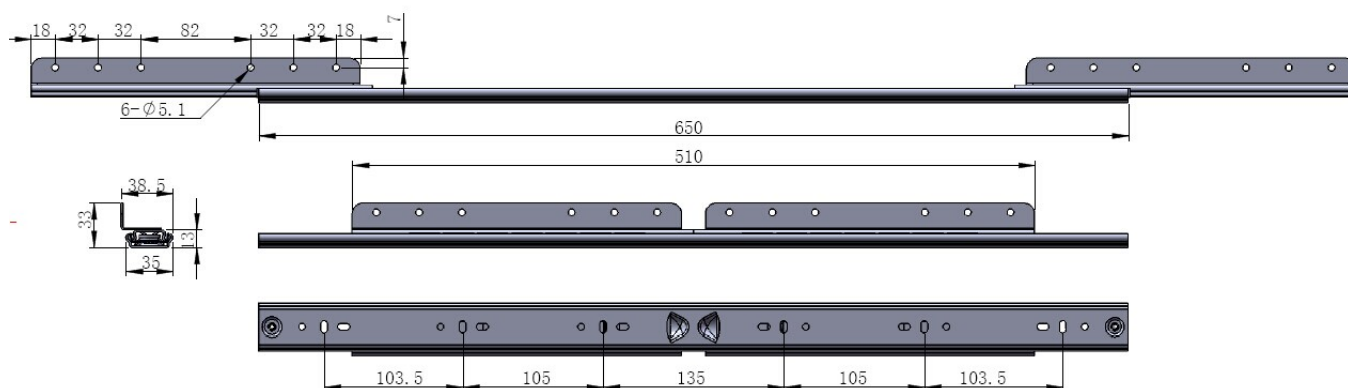

## Description:

Table Extension 9097-B, Opening 480mm, F/Sliding Top, BZP, Closed: 650mm, Wing Size:246mm, Total Length When Open:990mm, Load Capacity: 45 KG, Profile Height: 35mm, 1,5mm Steel

## Item number:

24.05.024-1

Units	Box	Carton	HS Code	Barcode
Pair	1	12	8302420090	
5704866088589				

Opening (O)	480	530	640
Closed Length (C)	650	700	800
Total Length (T)	990	1050	1250
Wing Size (W)	246	246	280
Slide Width (A)	32	32	32
Slide Height (B)	38	38	38
Wing Width (X)	21	21	21
Load Capacity	45 kg.	45 kg.	45 kg.
Item No.:	24.05.024	24.05.037	24.05.051

\* Illustration only for measurement use

Other sizes on request