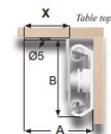

## Description:

Table Extension 9097-B, Opening 480mm, F/Sliding Top, BZP, Closed: 650mm, Wing Size:246mm, Total Length When Open:990mm, Load Capacity: 45 KG, Profile Height: 35mm, 1,5mm Steel

## Item number:

24.05.024-1

Units	Box	Carton	HS Code	Barcode
Pair	1	12	8302420090	
5704866088589				

Opening (O)	480	530	640
Closed Length (C)	650	700	800
Total Length (T)	990	1050	1250
Wing Size (W)	246	246	280
Slide Width (A)	32	32	32
Slide Height (B)	38	38	38
Wing Width (X)	21	21	21
Load Capacity	45 kg.	45 kg.	45 kg.
Item No.:	24.05.024	24.05.037	24.05.051

\* Illustration only for measurement use

Other sizes on request