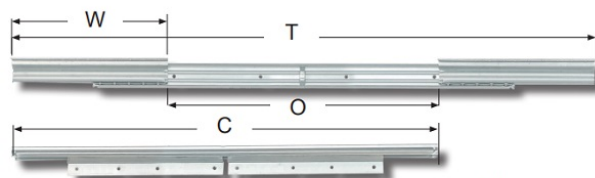

## Description:

Table Extension 9097-B, Opening 480mm, F/Sliding Top, BZP, Closed: 650mm, Wing Size:246mm, Total Length When Open:990mm, Load Capacity: 45 KG, Profile Height: 35mm, 1,5mm Steel

## Item number:

24.05.024-1

Units	Box	Carton	HS Code	Barcode
Pair	1	12	8302420090	
5704866088589				

Opening (O)	480	530	640
Closed Length (C)	650	700	800
Total Length (T)	990	1050	1250
Wing Size (W)	246	246	280
Slide Width (A)	32	32	32
Slide Height (B)	38	38	38
Wing Width (X)	21	21	21
Load Capacity	45 kg.	45 kg.	45 kg.
Item No.:	24.05.024	24.05.037	24.05.051